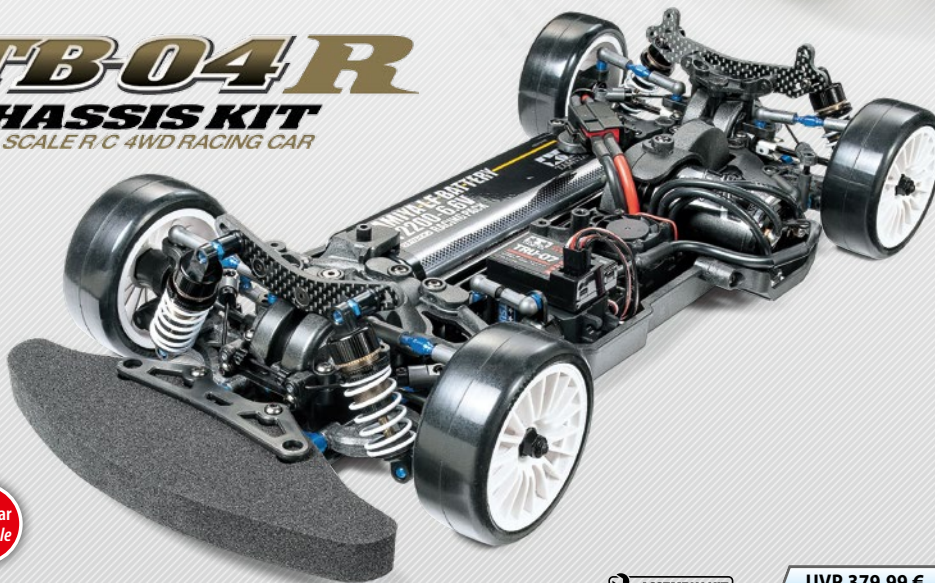

DRIFT-SPEC

TT-02D Type-S Chassis Kit **Drift Spec**

300047301 1:10 TT-02D Type-S Drift Chassis Kit

UVP 149,99 €

Radstand / Wheelbase: 257 mm L: 345 mm **4WD**

TB-04R CHASSIS KIT 1/10th SCALE R/C 4WD RACING CAR