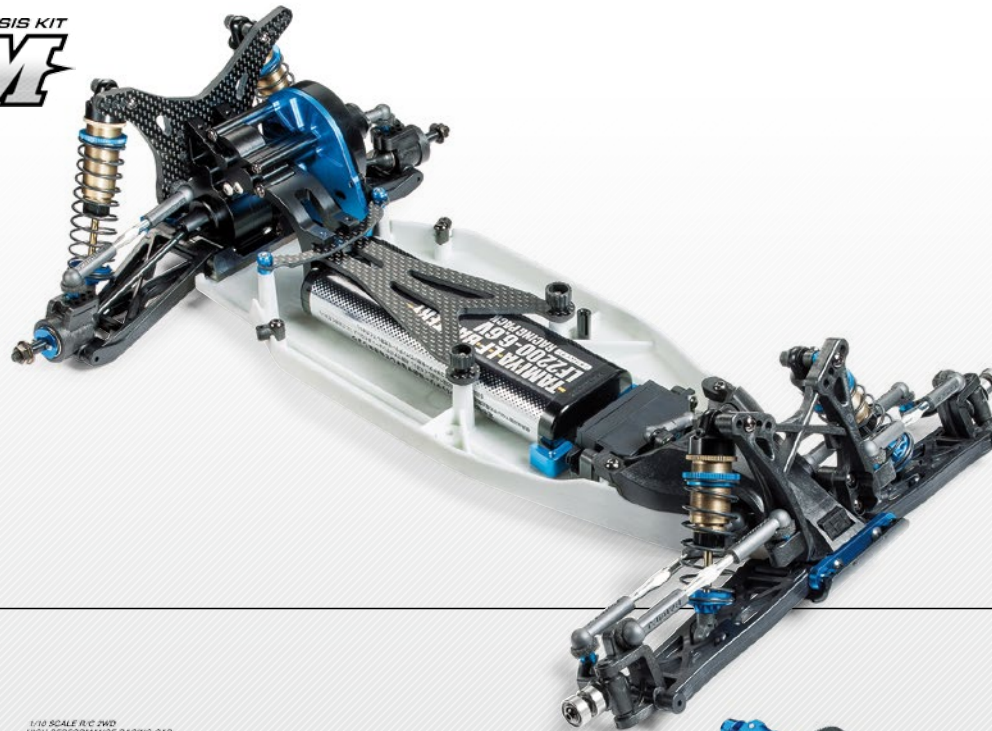

TRF 211 XM CHASSIS KIT
TAMIYA RACING FACTORY