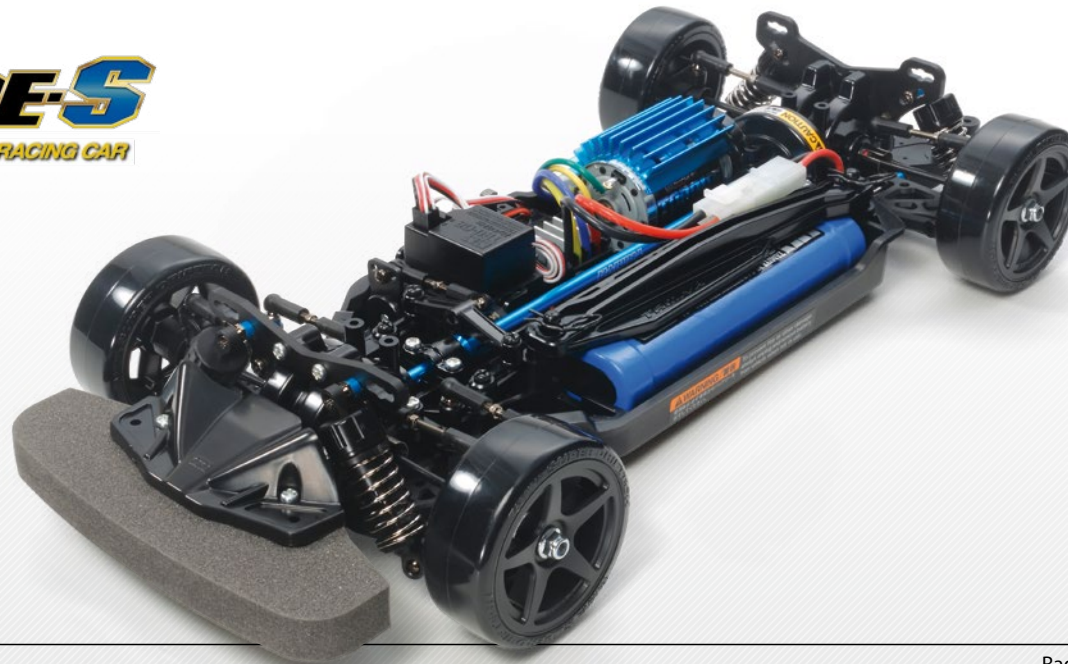

1:10 Bausätze / Kits

TT-02D TYPE-S CHASSIS KIT 1/10th SCALE R/C 4WD RACING CAR

DRIFT-SPEC

300047301 1:10 TT-02D Type-S Drift Chassis Kit

UVP 149,99 €

Radstand / Wheelbase: 257 mm L: 345 mm **4WD**