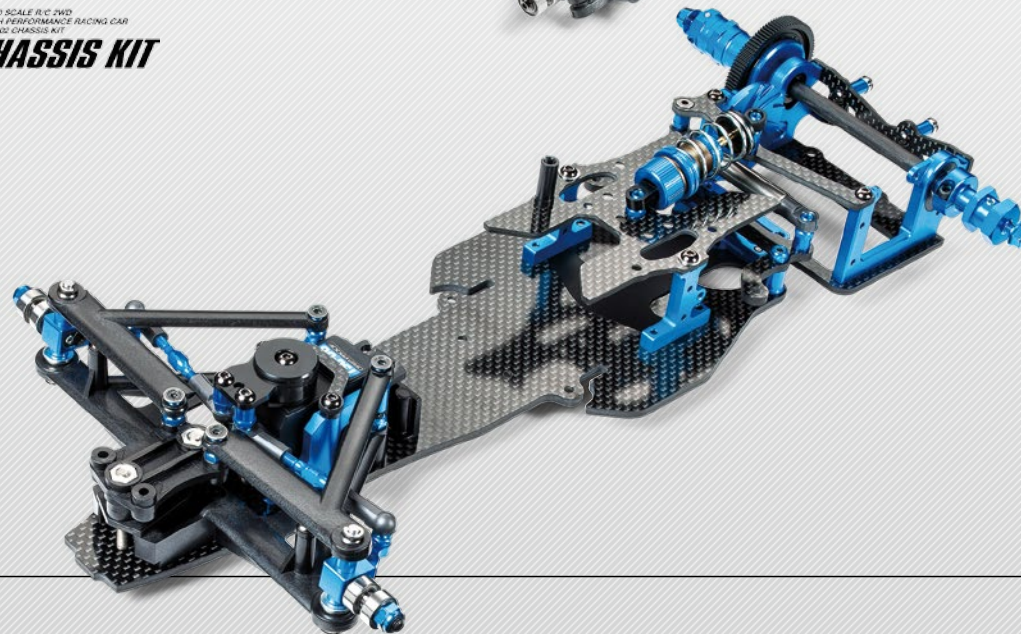

Lieferbar
Available

TRF211 XM Chassis Kit

300042288 1:10 RC TRF211 XM Chassis Kit

ASSEMBLY KIT

UVP 519,99 €

Radstand / Wheelbase: 285 mm L: 402 mm 2WD

TRF 102 CHASSIS KIT
TAMIYA RACING FACTORY
1:10 SCALE R/C 2WD
HIGH PERFORMANCE RACING CAR
TRF102 CHASSIS KIT